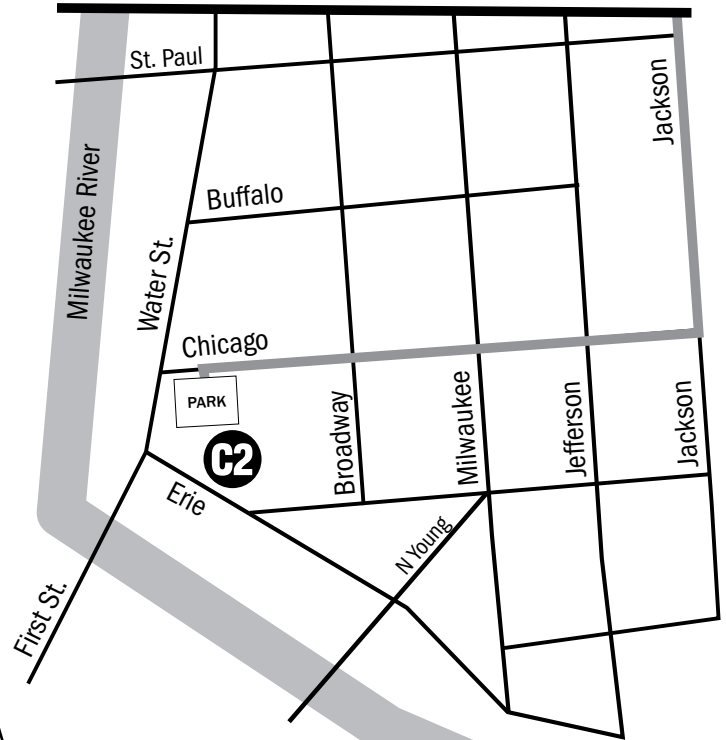

FULL SERVICE SUPPORT

to the graphic design industry
training and talent placement

Milwaukee Classroom

222 Erie Street
Suite 330
Milwaukee, WI 53202

Parking: We validate parking for training clients.

Milwaukee students should use the garage on the corner of Chicago and Water St. (Lot entrance is on Chicago St.). If the lot sign says full, speak with the attendant and they will provide parking for you in the lot.

MILWAUKEE CLASSROOM

I-794 EAST use Jackson St. South exit

MADISON CLASSROOM

Madison Classroom

T.E.C. Center
3591 Anderson Street
Suite 227
Madison, WI 53704

Parking is available in the office complex parking lot. Please note, if you are attending class at C2, you need a temporary parking permit. Please contact us at 608-268-9600 if you have not received one.