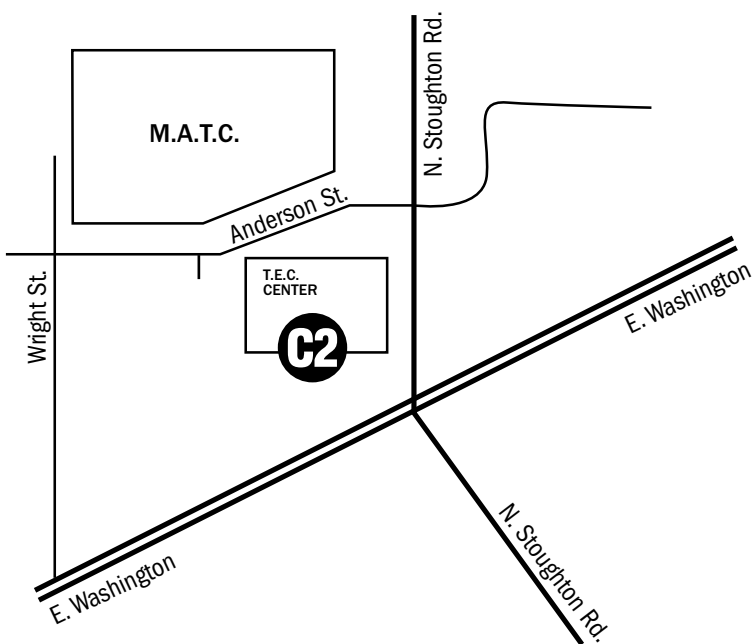

FULL SERVICE SUPPORT

to the graphic design industry
training and talent placement

Milwaukee Classroom

222 Erie Street
Suite 330
Milwaukee, WI 53202

Parking: We validate parking for training clients.

Milwaukee students should use the garage on the corner of Chicago and Water St. (Lot entrance is on Chicago St.). If the lot sign says full, speak with the attendant and they will provide parking for you in the lot.

MILWAUKEE CLASSROOM

I-794 EAST use Jackson St. South exit

MADISON CLASSROOM

Madison Classroom

T.E.C. Center
3591 Anderson Street
Suite 227
Madison, WI 53704

Parking is available in the office complex parking lot. Please note, if you are attending class at C2, you need a temporary parking permit. Please contact us at 608-268-9600 if you have not received one.