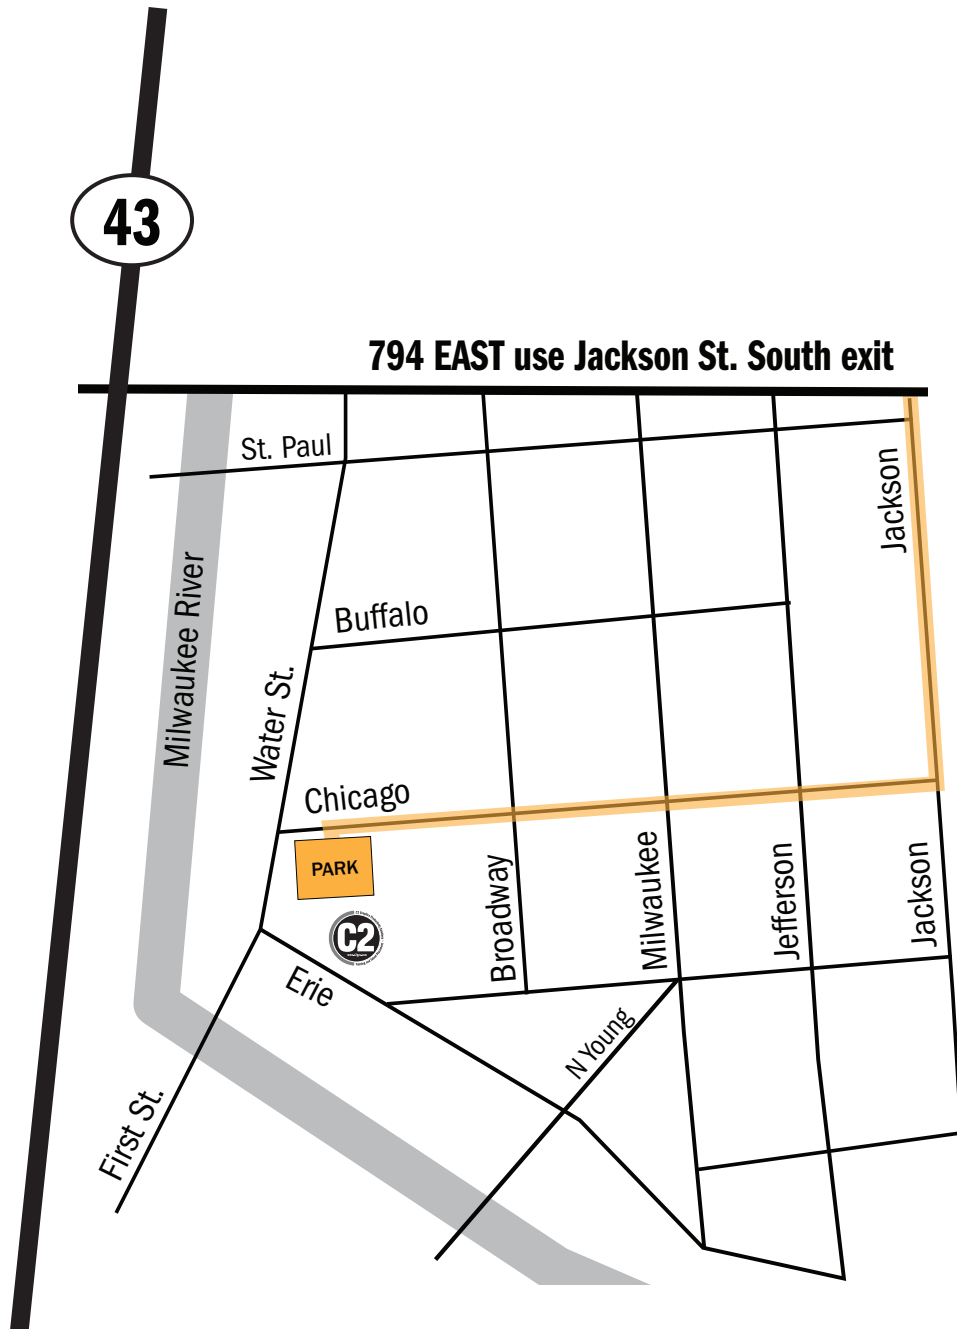

Directions to C2

Milwaukee Classroom

222 Erie Street, Suite 330

Milwaukee, WI 53202

From 43/94

- Take 794 East
- Exit on Jackson St. South
- Turn right on Chicago
- Park in the 3rd Ward Parking Structure

Parking: We validate parking for training clients. Please use the parking structure on the corner of Chicago and Water St. (Enter the structure on Chicago St.). If the structure sign says full, speak with the attendant and they will let you in.